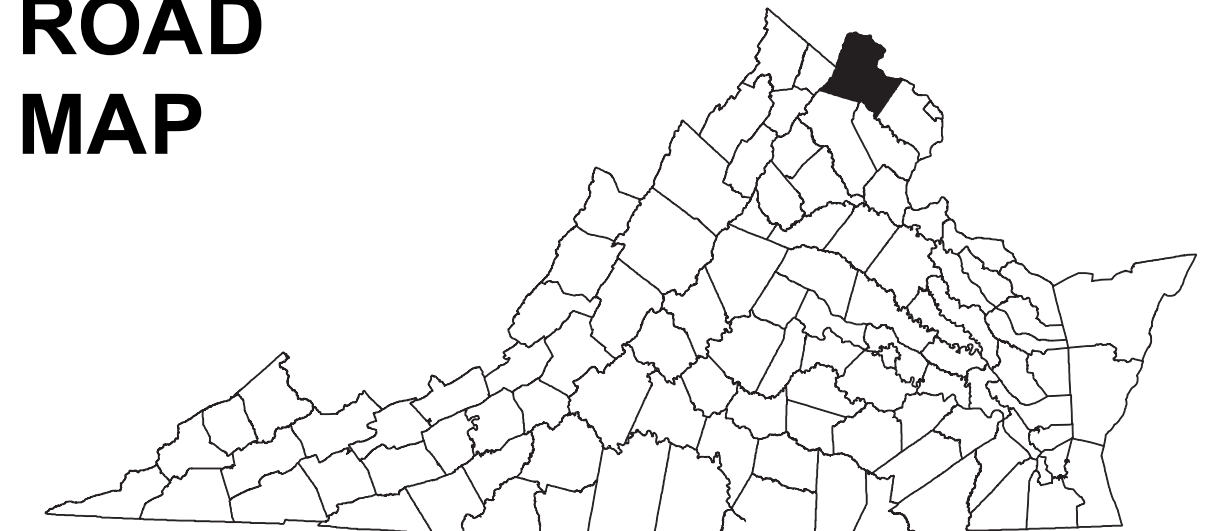

LOUDOUN COUNTY, VA

COUNTY ROAD MAP

LOUDOUN COUNTY

ROAD CLASSIFICATIONS	MISCELLANEOUS
Frontage Road	Schools
Secondary Route	Seaports
State Route	Park_RideLots
U.S. Route	<b>AIRPORTS</b>
Urban Road	Commercial
LightSurface	General
DividedHwyInterstate	Military
AllWeatherSurface	<b>RAILROADS</b>
Unsurfaced	Metro
otherSurface	VARailroads
BikeRoutes	Park_N_Ride
AppalachianTrail	<b>BOUNDARIES</b>
Scenic Roads	MilitaryAreas
	MagisterialDistricts
	Incorp_Areas
	Natural_LandCover